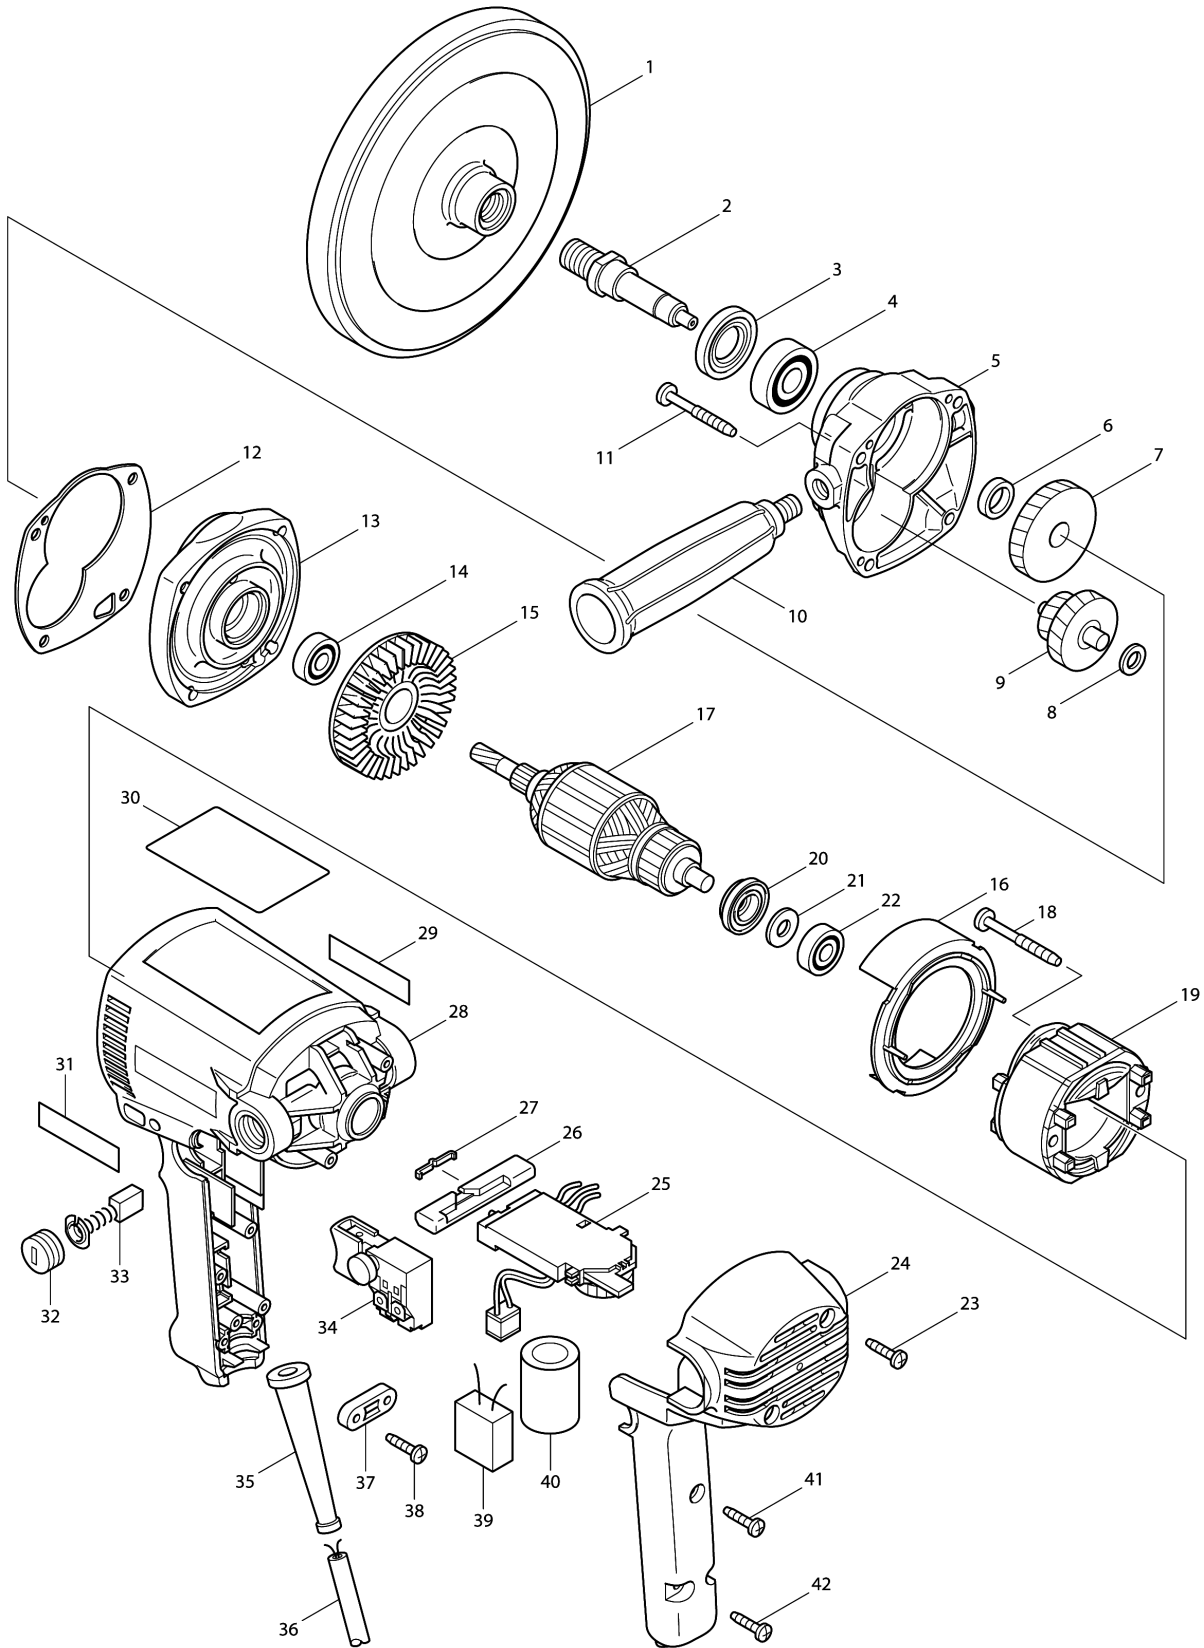

Model No.PV7000C POLISHER 180MM

Model No.PV7000C POLISHER 180MM

Item	Parts No.	Description	I/C	Qty	New/Old	Opt. 1	Opt. 2	Note
001	743053-3	PAD 165		1				
002	324079-0	SPINDLE		1				
003	152690-6	BEARING RETAINER COMPLETE		1				
C10	213209-7	OIL SEAL 16		1				
004	211129-9	BALL BEARING 6201DDW		1				
005	152691-4	GEAR HOUSING COMPLETE		1	*			
C10	210018-5	BALL BEARING 626		1	*			
005-1	153318-9	GEAR HOUSING COMPLETE	<	1				
C10	210018-5	BALL BEARING 626		1				
006	257707-1	SLEEVE 12		1				
007	226536-3	HELICAL GEAR 43		1				
008	253215-0	FLAT WASHER 8		1				
009	226141-6	GEAR COMPLETE 21-44		1				
010	273649-1	GRIP 34		1				
011	266211-9	TAPPING SCREW 5X40		4				
012	442132-1	GASKET		1	*			
012-1	417837-2	GASKET	<	1				
013	152692-2	GEAR HOUSING COVER COMPLETE		1	*			
C10	212016-5	NEEDLE BEARING 609		1	*			
C20	214028-4	PLANE BEARING 8		1	*			
013-1	153319-7	GEAR HOUSING COVER COMPLETE	<	1				
C10	212016-5	NEEDLE BEARING 609		1				
C20	214028-4	PLANE BEARING 8		1				
014	210005-4	BALL BEARING 608DDW		1				
015	240020-4	FAN 65		1				
016	413077-0	BAFFLE PLATE		1	*			
016-1	419721-7	BAFFLE PLATE	<	1				
017	516433-4	ARMATURE ASS'Y 220-240V		1				
D10		INC. 14,15,20-22						
018	266056-5	TAPPING SCREW 5X45		2				
019	599013-1	FIELD ASS'Y 220-240V		1				
C10	654020-2	RING TERMINAL		2				
C20	654501-6	CONNECTOR P-1.25		2				
020	681660-3	INSULATION WASHER		1				
021	253139-0	FLAT WASHER 8		1				
022	210005-4	BALL BEARING 608DDW		1				
023	265995-6	TAPPING SCREW 4X18		2				
024	417450-6	HANDLE COVER		1				
025	631427-9	CONTROLLER		1				
026	417449-1	LEVER		1				
027	232201-4	LEAF SPRING		1				